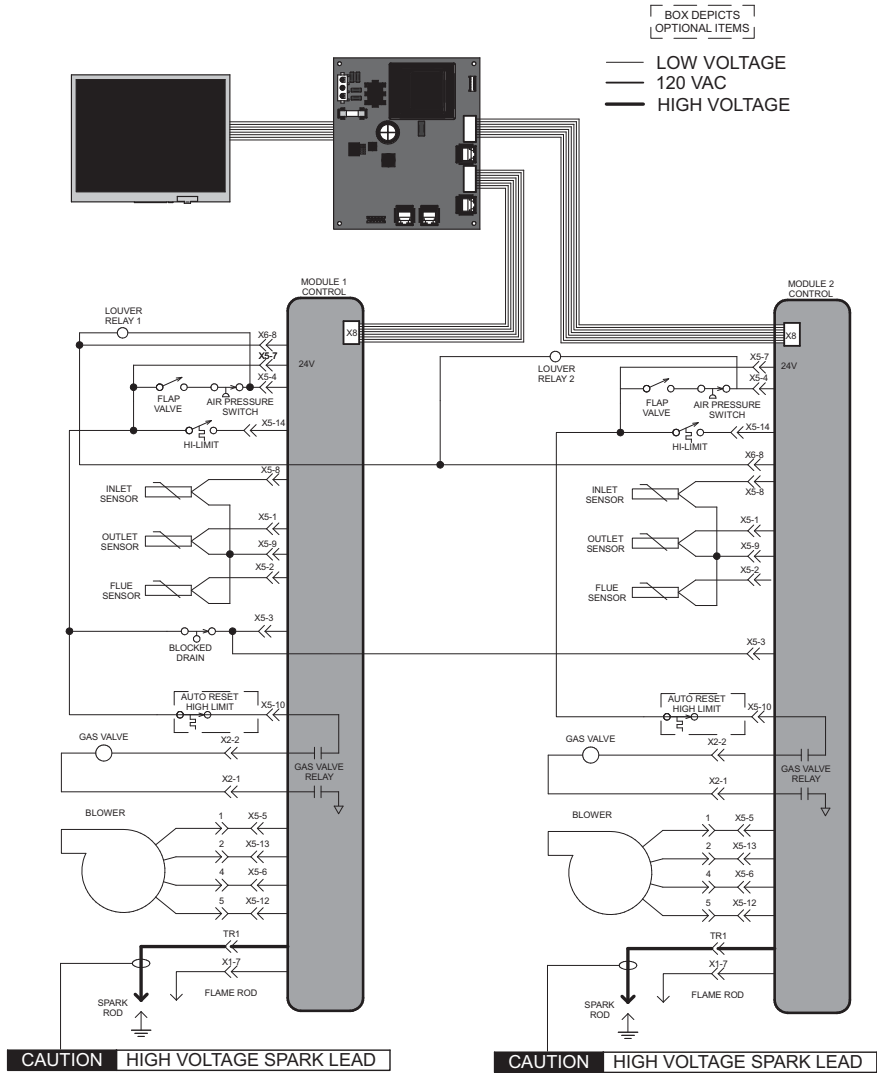

# SYNC BOILER LADDER DIAGRAM

## LADDER DIAGRAM PART 1 MODELS: SB 1000 - 1500

**NOTES:**  
 1. Where possible, switches are shown without utilities (gas, water or electricity) connected to the unit. As such, actual switch states may vary from those shown on diagrams depending upon whether utilities are connected or a fault condition is present.  
 2. See wiring diagram for additional notes.

**WARNING**  
 DISCONNECT POWER BEFORE SERVICING

LADDER DIAGRAM  
 LBL20058 REV C