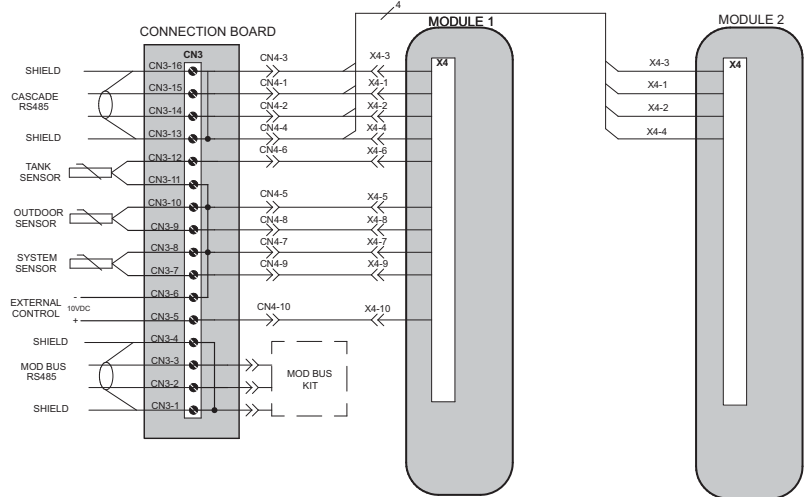

# SYNC BOILER LADDER DIAGRAM

## LADDER DIAGRAM PART 1 MODELS: SB 1000 - 1500

**NOTES:**  
 1. Where possible, switches are shown without utilities (gas, water or electricity) connected to the unit. As such, actual switch states may vary from those shown on diagrams depending upon whether utilities are connected or a fault condition is present.  
 2. See wiring diagram for additional notes.

**WARNING**  
 DISCONNECT POWER BEFORE SERVICING

LADDER DIAGRAM  
 LBL20058 REV C