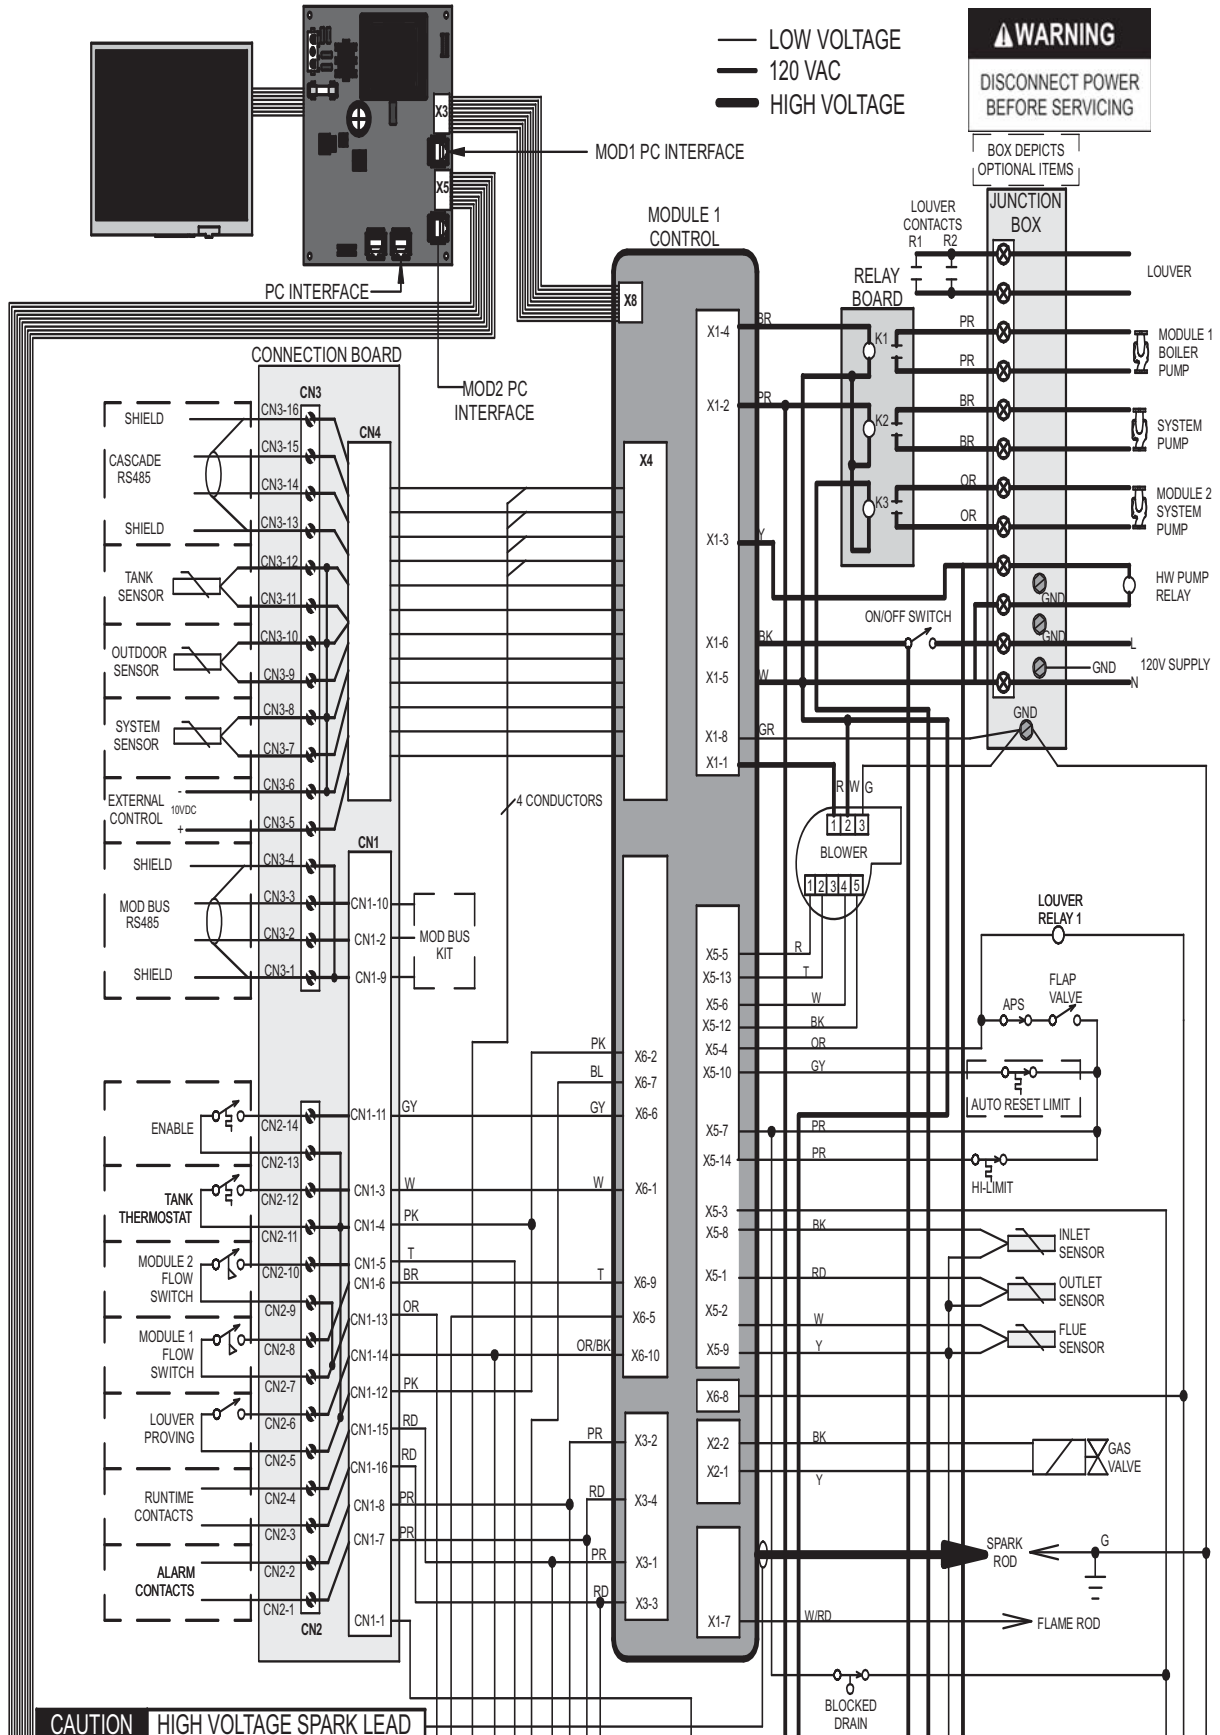

SCHEMATIC WIRING DIAGRAM

MODELS: SB 1000 - 1500

NOTE: Print Enlarged Upper and Enlarged Lower, align, and tape together for oversized diagram.