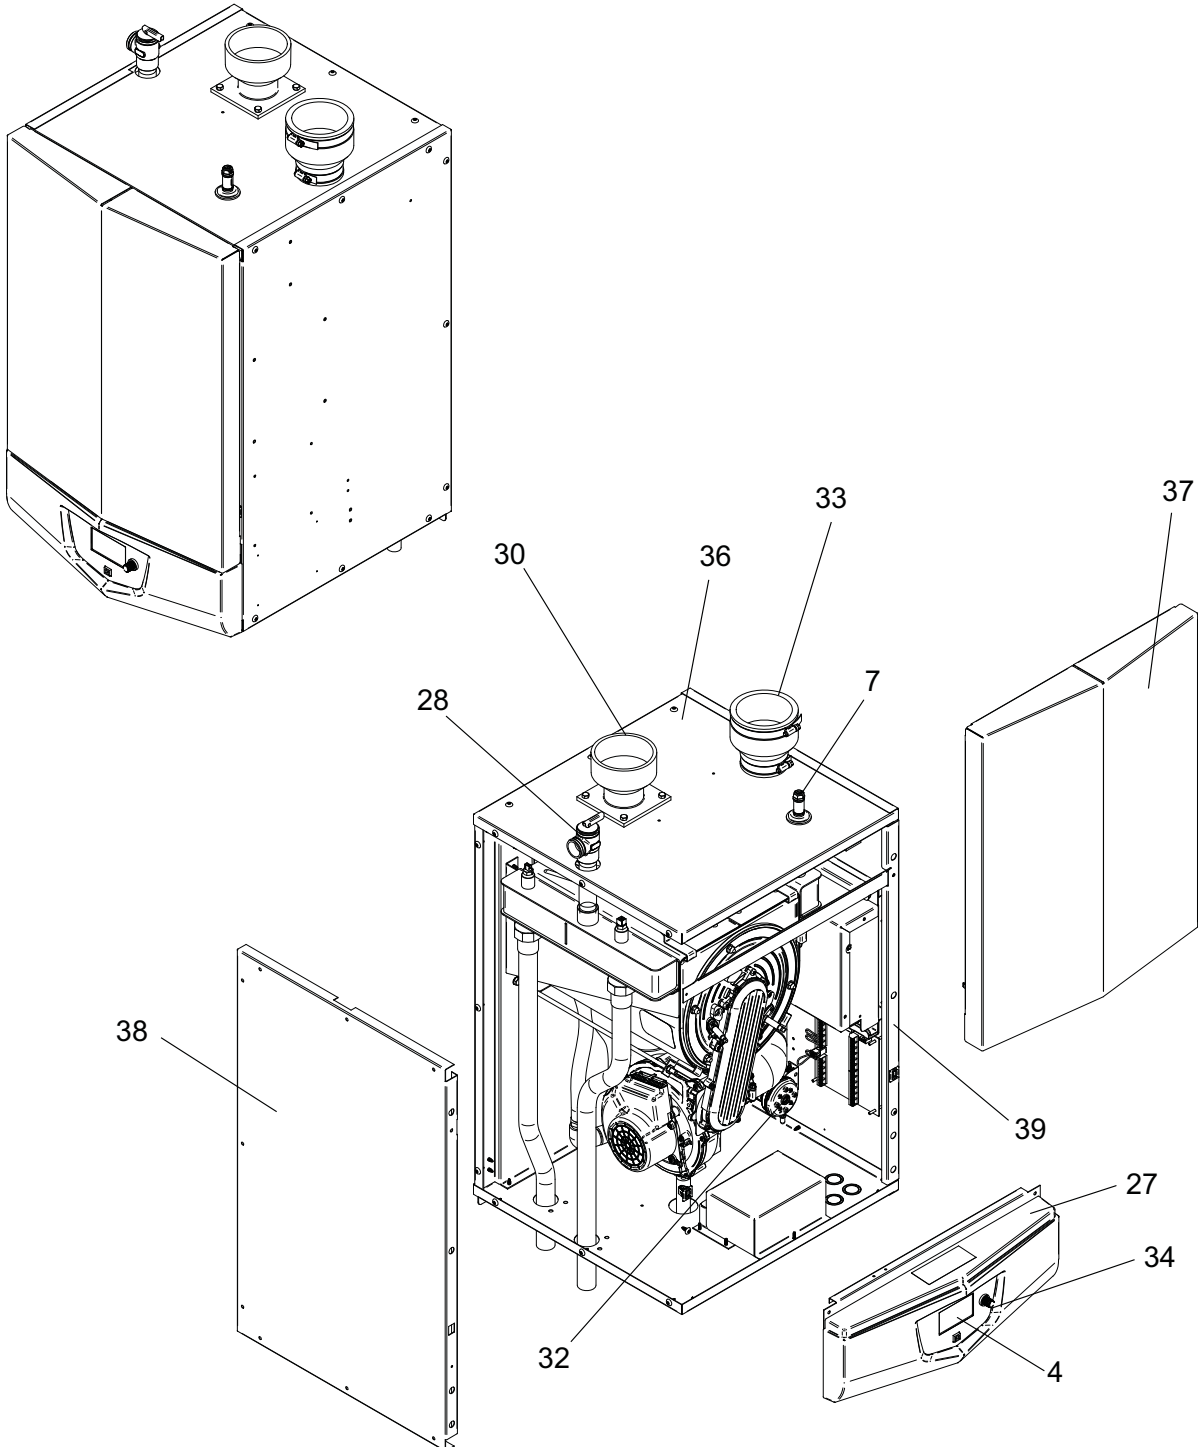

### Armor Wall Mount Water Heaters WA 125 thru 200

ITEM NO.	PART NO.	DESCRIPTION	MODEL
<b>HEAT EXCHANGER ASSEMBLY</b>			
1	100147385	HEAT EXCHANGER	WA 125
1	100147386	HEAT EXCHANGER	WA 200
<b>CONTROLS</b>			
2	100208473	LOW VOLTAGE CONNECTION BOARD	ALL
3	100167803	INTEGRATED CONTROL	ALL
3	100167808	HIGH ALTITUDE INTEGRATED CONTROL	ALL
4	100208458	USER INTERFACE CONTROL	ALL
-	100158178	USER INTERFACE OVERLAY	ALL
5	100208565	SENSOR, INLET	ALL
6	100208566	SENSOR, OUTLET / HIGH LIMIT	ALL
7	100167445	AIR VENT VALVE	ALL
8	100145003	FAN ASSEMBLY	WA 125
8	100145005	FAN ASSEMBLY	WA 200
9	100208764	GASKET, BLOWER	WA 125
9	100208101	GASKET, BLOWER	WA 200
<b>GAS VALVES</b>			
10	100171984	GAS VALVE ASSEMBLY	WA 125
10	100172013	GAS VALVE ASSEMBLY	WA 200
11	100208760	GASKET, VENTURI	ALL
12	100163245	AIR INLET KIT	ALL
13	100208324	SWITCH, GAS VALVE	ALL
<b>PILOT &amp; BURNER ASSEMBLIES</b>			
14	100165930	FLAME SENSOR W/ GASKET	ALL
15	100208091	GASKET, FLAME SENSOR	ALL
16	100165929	IGNITOR W/ GASKET	ALL
17	100208086	GASKET, IGNITOR	ALL
18	100135278	BURNER W/ GASKET	WA 125
18	100135309	BURNER W/ GASKET	WA 200
19	100208085	GASKET, BURNER	ALL
20	100173791	GAS/AIR ARM ASSEMBLY W/GASKET	WA 125
20	100173792	GAS/AIR ARM ASSEMBLY W/GASKET	WA 200
21	100208763	GASKET, GAS/AIR ARM ASSEMBLY	ALL
22	100173749	HEAT EXCHANGER ACCESS DOOR	ALL
<b>MISCELLANEOUS</b>			
23	100163249	SIGHT GLASS	ALL
24	100208762	GASKET, SIGHT GLASS	ALL
25	100208061	DIVIDER PLATE, INSULATION BAFFLE	ALL
26	100145602	BURNER PLATE, INSULATION, DOOR	ALL
27	100162947	DISPLAY BEZEL	ALL
28	100167359	RELIEF VALVE - 150 PSI	ALL
29	100208556	SENSOR, FLUE	ALL
30	100166586	FLUE CONNECTION - 3"	WA 125
31	100208230	TRANSFORMER, 24V, 40VA	ALL
32	100208381	SWITCH, PRESSURE	WA 125
32	100166111	SWITCH, PRESSURE	WA 200
33	100138380	COUPLING, AIR INLET - 3"	ALL
33	100138382	COUPLING, AIR INLET - 2"	ALL
34	100162600	KNOB, FLUTED W/ SKIRT	ALL
35	100208088	GASKET, DOOR, RUBBER	ALL
<b>PLEASE HAVE MODEL AND SERIAL NUMBER WHEN ORDERING PARTS</b>			