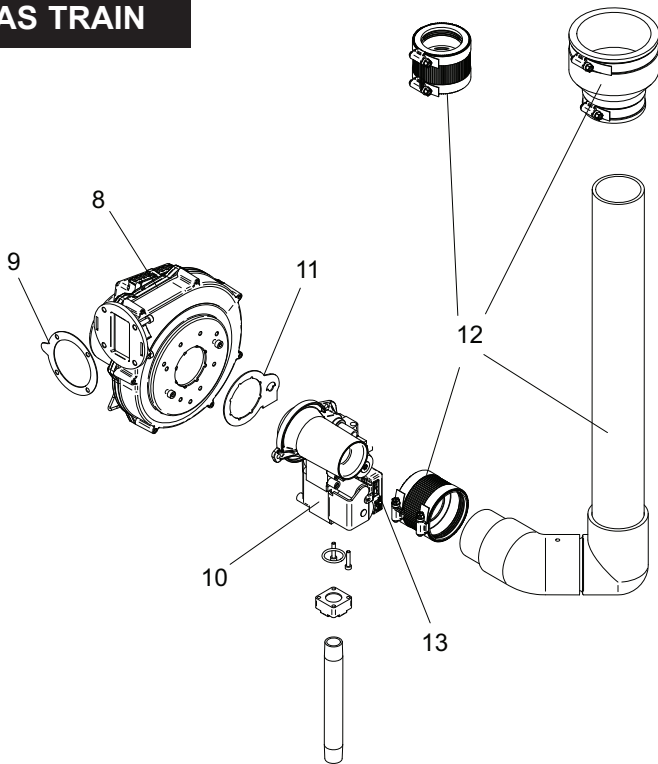

# CONTROL PANEL

ITEM NO.	PART NO.	DESCRIPTION	MODEL
<b>HEAT EXCHANGER ASSEMBLY</b>			
1	100147385	HEAT EXCHANGER	WA 125
1	100147386	HEAT EXCHANGER	WA 200
<b>CONTROLS</b>			
2	<b>100208473*</b>	LOW VOLTAGE CONNECTION BOARD	ALL
3	<b>100167803*</b>	INTEGRATED CONTROL	ALL
3	100167808	HIGH ALTITUDE INTEGRATED CONTROL	ALL
4	<b>100208458*</b>	USER INTERFACE CONTROL	ALL
-	100289528	USER INTERFACE OVERLAY	ALL
5	<b>100208565*</b>	SENSOR, INLET	ALL
6	<b>100208566*</b>	SENSOR, OUTLET / HIGH LIMIT	ALL
7	100167445	AIR VENT VALVE	ALL
8	100145003	FAN ASSEMBLY	WA 125
8	100145005	FAN ASSEMBLY	WA 200
9	<b>100208764*</b>	GASKET, BLOWER	WA 125
9	<b>100208101*</b>	GASKET, BLOWER	WA 200
<b>GAS VALVES</b>			
10	100171984	GAS VALVE ASSEMBLY	WA 125
10	100172013	GAS VALVE ASSEMBLY	WA 200
11	100208760	GASKET, VENTURI	ALL
12	100163245	AIR INLET KIT	ALL
13	100208324	SWITCH, GAS VALVE	ALL
<b>PILOT &amp; BURNER ASSEMBLIES</b>			
14	<b>100165930*</b>	FLAME SENSOR W/ GASKET	ALL
15	<b>100208091*</b>	GASKET, FLAME SENSOR	ALL
16	<b>100165929*</b>	IGNITOR W/ GASKET	ALL
17	<b>100208086*</b>	GASKET, IGNITOR	ALL
18	100135278	BURNER W/ GASKET	WA 125
18	100135309	BURNER W/ GASKET	WA 200
19	<b>100208085*</b>	GASKET, BURNER	ALL
20	100173791	GAS/AIR ARM ASSEMBLY W/GASKET	WA 125
20	100173792	GAS/AIR ARM ASSEMBLY W/GASKET	WA 200
21	<b>100208763*</b>	GASKET, GAS/AIR ARM ASSEMBLY	ALL
22	100173749	HEAT EXCHANGER ACCESS DOOR	ALL
<b>MISCELLANEOUS</b>			
23	100163249	SIGHT GLASS	ALL
24	100208762	GASKET, SIGHT GLASS	ALL
25	100208061	DIVIDER PLATE, INSULATION BAFFLE	ALL
26	100289429	BURNER PLATE, INSULATION, DOOR	ALL
27	100286959	DISPLAY BEZEL	ALL
28	100277759	RELIEF VALVE - 150 PSI	ALL
29	<b>100208556*</b>	SENSOR, FLUE	ALL
30	100277782	FLUE CONNECTION - 3"	WA 125
31	100208230	TRANSFORMER, 24V, 40VA	ALL
32	<b>100208381*</b>	SWITCH, PRESSURE	WA 125
32	<b>100289699*</b>	SWITCH, PRESSURE	WA 200
33	100275561	COUPLING, AIR INLET - 3"	ALL
33	100287122	COUPLING, AIR INLET - 2"	ALL
34	100277824	KNOB, FLUTED W/ SKIRT	ALL