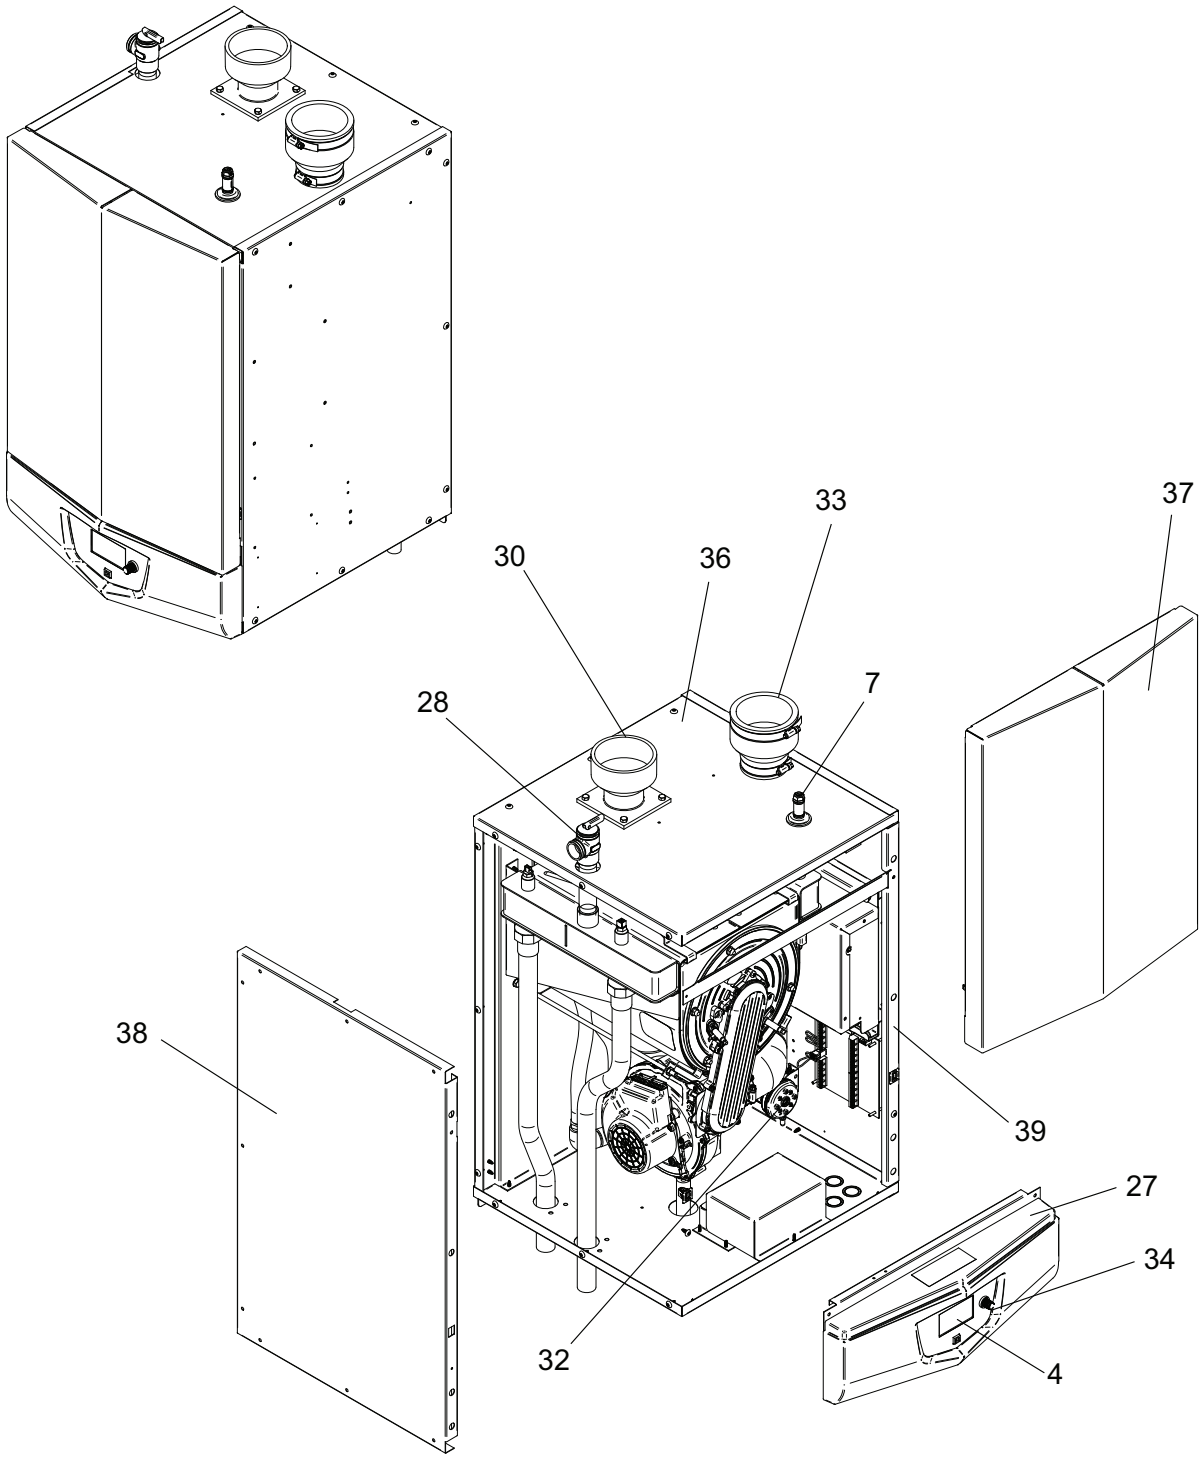

PARTS & SERVICE DEPARTMENT
Nashville, Tennessee
877-554-5544 • Fax: 615-882-2918
parts_team@lochinvar.com
www.Lochinvar.com

Replacement Parts List

Armor
Wall Mount Water Heaters
WA 125 thru 200