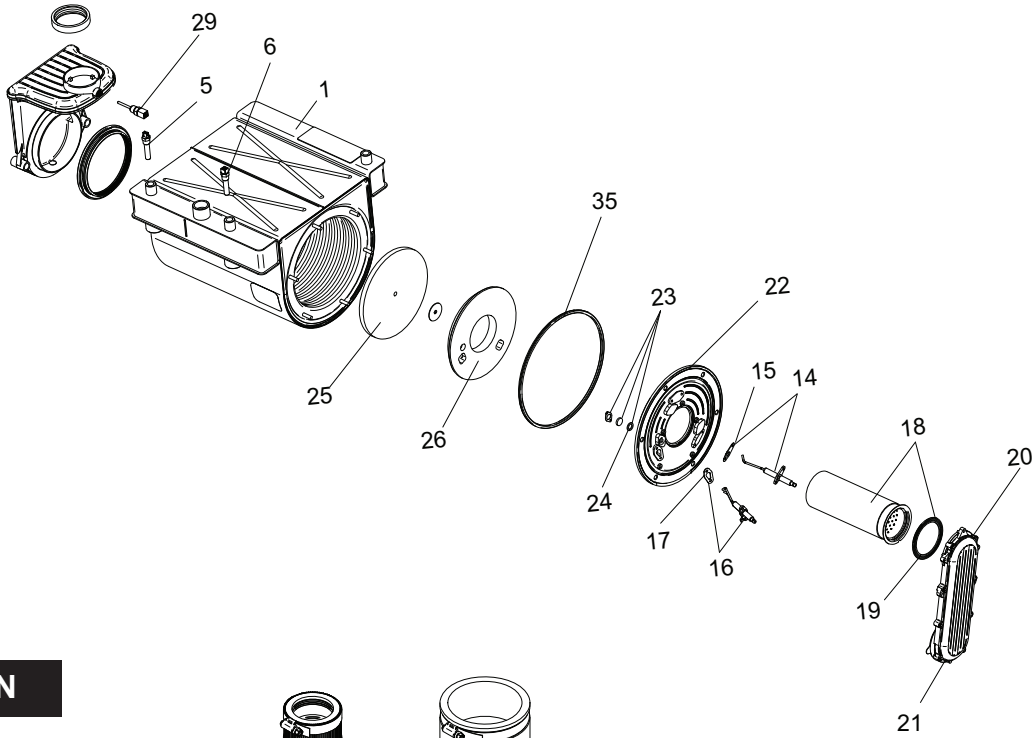

HEAT EXCHANGER