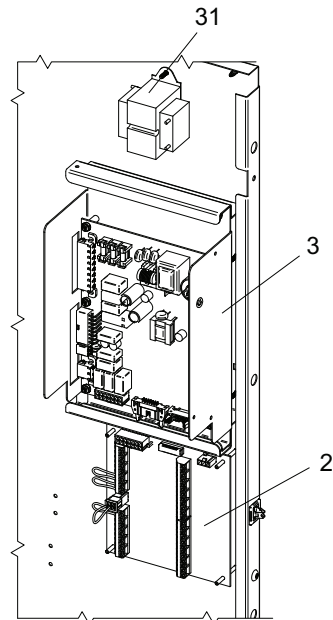

# CONTROL PANEL

ITEM NO.	PART NO.	DESCRIPTION	MODEL
<b>HEAT EXCHANGER ASSEMBLY</b>			
1	100147385	HEAT EXCHANGER	WA 125
1	100147386	HEAT EXCHANGER	WA 200
<b>CONTROLS</b>			
2	<b>100208473*</b>	LOW VOLTAGE CONNECTION BOARD	ALL
3	<b>100167803*</b>	INTEGRATED CONTROL	ALL
3	100167808	HIGH ALTITUDE INTEGRATED CONTROL	ALL
4	<b>100208458*</b>	USER INTERFACE CONTROL	ALL
-	100289528	USER INTERFACE OVERLAY	ALL
5	<b>100208565*</b>	SENSOR, INLET	ALL
6	<b>100208566*</b>	SENSOR, OUTLET / HIGH LIMIT	ALL
7	100167445	AIR VENT VALVE	ALL
8	100145003	FAN ASSEMBLY	WA 125
8	100145005	FAN ASSEMBLY	WA 200
9	<b>100208764*</b>	GASKET, BLOWER	WA 125
9	<b>100208101*</b>	GASKET, BLOWER	WA 200
<b>GAS VALVES</b>			
10	100171984	GAS VALVE ASSEMBLY	WA 125
10	100172013	GAS VALVE ASSEMBLY	WA 200
11	100208760	GASKET, VENTURI	ALL
12	100163245	AIR INLET KIT	ALL
13	100208324	SWITCH, GAS VALVE	ALL
<b>PILOT &amp; BURNER ASSEMBLIES</b>			
14	<b>100165930*</b>	FLAME SENSOR W/ GASKET	ALL
15	<b>100208091*</b>	GASKET, FLAME SENSOR	ALL
16	<b>100165929*</b>	IGNITOR W/ GASKET	ALL
17	<b>100208086*</b>	GASKET, IGNITOR	ALL
18	100135278	BURNER W/ GASKET	WA 125
18	100135309	BURNER W/ GASKET	WA 200
19	<b>100208085*</b>	GASKET, BURNER	ALL
20	100173791	GAS/AIR ARM ASSEMBLY W/GASKET	WA 125
20	100173792	GAS/AIR ARM ASSEMBLY W/GASKET	WA 200
21	<b>100208763*</b>	GASKET, GAS/AIR ARM ASSEMBLY	ALL
22	100173749	HEAT EXCHANGER ACCESS DOOR	ALL
<b>MISCELLANEOUS</b>			
23	100163249	SIGHT GLASS	ALL
24	100208762	GASKET, SIGHT GLASS	ALL
25	100208061	DIVIDER PLATE, INSULATION BAFFLE	ALL
26	100289429	BURNER PLATE, INSULATION, DOOR	ALL
27	100286959	DISPLAY BEZEL	ALL
28	100277759	RELIEF VALVE - 150 PSI	ALL
29	<b>100208556*</b>	SENSOR, FLUE	ALL
30	100277782	FLUE CONNECTION - 3"	WA 125
31	100208230	TRANSFORMER, 24V, 40VA	ALL
32	<b>100208381*</b>	SWITCH, PRESSURE	WA 125
32	<b>100289699*</b>	SWITCH, PRESSURE	WA 200
33	100275561	COUPLING, AIR INLET - 3"	ALL
33	100287122	COUPLING, AIR INLET - 2"	ALL
34	100277824	KNOB, FLUTED W/ SKIRT	ALL