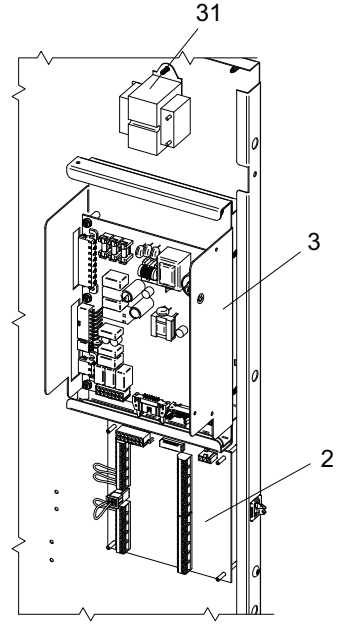

GAS TRAIN

CONTROL PANEL

ITEM NO.	PART NO.	DESCRIPTION	MODEL
HEAT EXCHANGER ASSEMBLY			
1	100147631	HEAT EXCHANGER	WB 51/81
1	100147632	HEAT EXCHANGER	WB 106
1	100147633	HEAT EXCHANGER	WB 151
1	100147634	HEAT EXCHANGER	WB 211
CONTROLS			
2	100208474*	LOW VOLTAGE CONNECTION BOARD	ALL
3	100167799*	INTEGRATED CONTROL PRIOR TO H10	WB 81-211
3	100167819*	INTEGRATED CONTROL BEGINNING H10	WB 81-211
3	100167801*	INTEGRATED CONTROL PRIOR TO H10	WB 51
3	100167821*	INTEGRATED CONTROL BEGINNING H10	WB 51
3	100167800	HIGH ALTITUDE INTEGRATED CONTROL PRIOR TO H10	WB 81-211
3	100167820	HIGH ALTITUDE INTEGRATED CONTROL BEGINNING H10	WB 81-211
3	100167802	HIGH ALTITUDE INTEGRATED CONTROL PRIOR TO H10	WB 51
3	100167822	HIGH ALTITUDE INTEGRATED CONTROL BEGINNING H10	WB 51
4	100208458*	USER INTERFACE CONTROL	ALL
-	100289521	USER INTERFACE OVERLAY	ALL
5	100208549*	INLET SENSOR	ALL
6	100208544*	OUTLET SENSOR/ HIGH LIMIT	ALL
7	100167445	AIR VENT VALVE	ALL
8	100145003	FAN ASSEMBLY	WB 51-106
8	100145004	FAN ASSEMBLY	WB 151
8	100145005	FAN ASSEMBLY	WB 211
9	100208764*	BLOWER GASKET	WB 51-81, 151
9	100208101*	BLOWER GASKET	WB 106 & 211
GAS VALVES			
10	100172010	GAS VALVE ASSEMBLY	WB 51
10	100172011	GAS VALVE ASSEMBLY	WB 81
10	100172012	GAS VALVE ASSEMBLY	WB 106
10	100172013	GAS VALVE ASSEMBLY	WB 151/211
11	100208760*	GASKET, VENTURI	ALL
12	100163245	AIR INLET KIT	ALL
13	100208324	GAS VALVE SWITCH	ALL
PILOT & BURNER ASSEMBLIES			
14	100165930*	FLAME SENSOR W/ GASKET	ALL
15	100208091*	GASKET, FLAME SENSOR	ALL
16	100165929*	IGNITOR W/ GASKET	ALL
17	100208086*	GASKET, IGNITOR	ALL
18	100135306	BURNER W/ GASKET	WB 51/81
18	100135307	BURNER W/ GASKET	WB 106
18	100135308	BURNER W/ GASKET	WB 151
18	100135309	BURNER W/ GASKET	WB 211
19	100208085*	GASKET, BURNER	ALL
20	100173791	GAS / AIR ARM ASSEMBLY W/ GASKET	WB 51-151
20	100173792	GAS / AIR ARM ASSEMBLY W/ GASKET	WB 211
21	100208763	GASKET, GAS / AIR ARM ASSEMBLY	ALL
22	100173749	HEAT EXCHANGER ACCESS DOOR	ALL
MISCELLANEOUS			
23	100163249	SIGHT GLASS	ALL
24	100208762	GASKET, SIGHT GLASS	ALL
25	100208061	DIVIDER PLATE, INSULATION BAFFLE	ALL
26	100289429	BURNER PLATE, INSULATION, DOOR	ALL
27	100286959	DISPLAY BEZEL	ALL
28	100284289	RELIEF VALVE 30 PSI	ALL
PLEASE HAVE MODEL AND SERIAL NUMBER WHEN ORDERING PARTS			
*ITEMS DENOTE SUGGESTED INVENTORY PARTS			