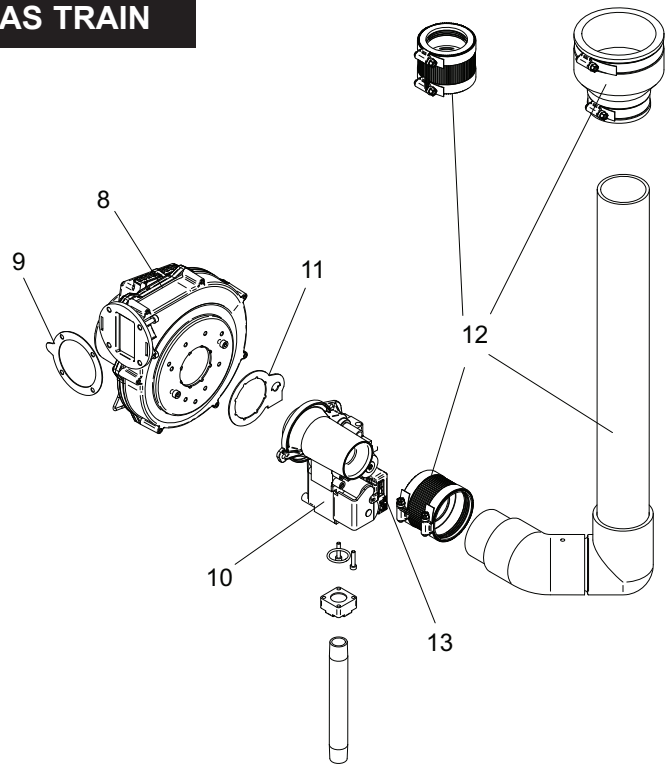

HEAT EXCHANGER 81-211

GAS TRAIN

CONTROL PANEL