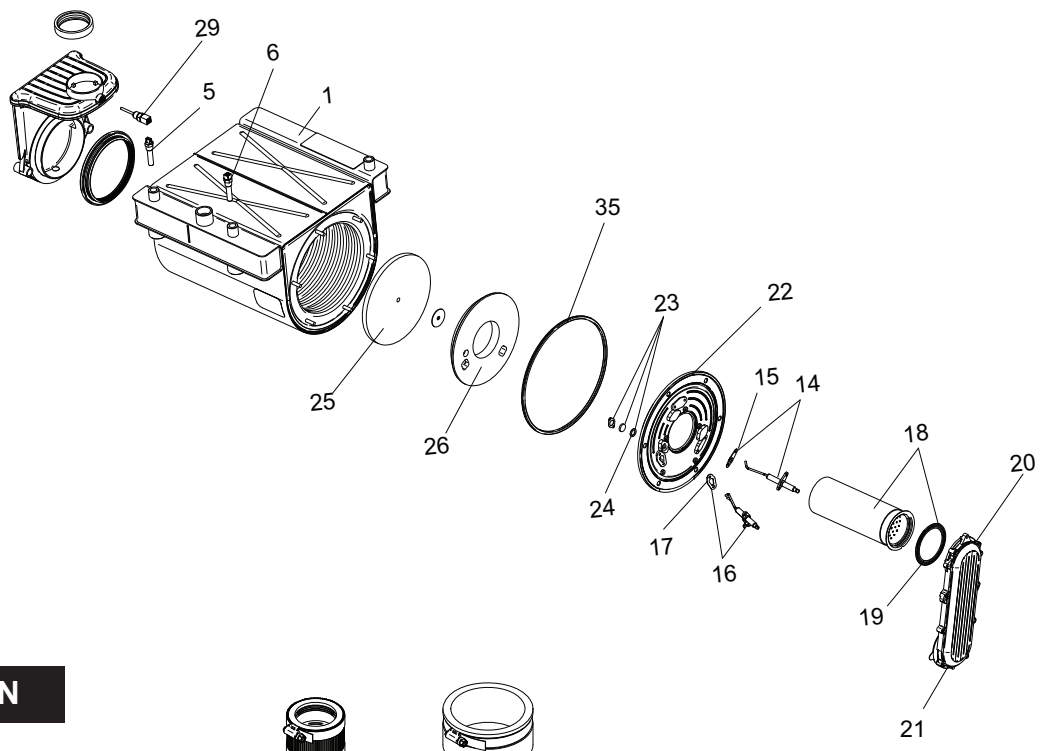

HEAT EXCHANGER 81-211