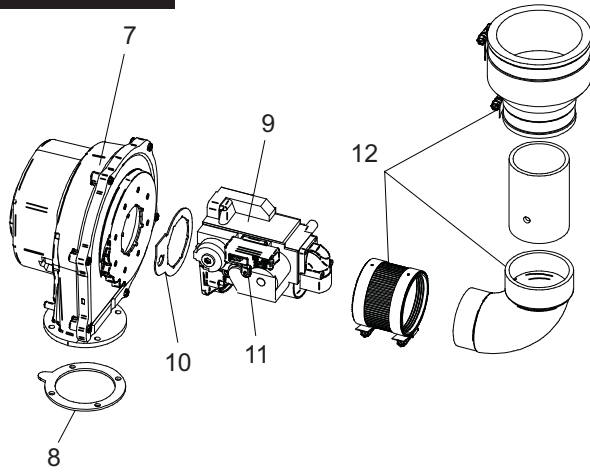

GAS TRAIN

HEAT EXCHANGER

CONTROL PANEL

ITEM NO.	PART NO.	DESCRIPTION	MODEL
HEAT EXCHANGER ASSEMBLY			
1	100147333	HEAT EXCHANGER	WH55
1	100147335	HEAT EXCHANGER	WH85
1	100147336	HEAT EXCHANGER	WH110
1	100147337	HEAT EXCHANGER	WH155
1	100147338	HEAT EXCHANGER	WH199
1	100147339	HEAT EXCHANGER	WH285
1	100147340	HEAT EXCHANGER	WH399
CONTROLS			
2	100167581	LOW VOLTAGE CONNECTION BOARD	ALL
3	100167833	INTEGRATED CONTROL	WH55 -110
3	100167834	INTEGRATED CONTROL	WH155
3	100167835	INTEGRATED CONTROL	WH199
3	100167836	INTEGRATED CONTROL	WH285
3	100167837	INTEGRATED CONTROL	WH399
3	100167838	HIGH ALTITUDE INTEGRATED CONTROL	WH55 -110
3	100167839	HIGH ALTITUDE INTEGRATED CONTROL	WH155
3	100167840	HIGH ALTITUDE INTEGRATED CONTROL	WH199
3	100167841	HIGH ALTITUDE INTEGRATED CONTROL	WH285
3	100167842	HIGH ALTITUDE INTEGRATED CONTROL	WH399
4	100167575	USER INTERFACE CONTROL	ALL
PLEASE HAVE MODEL AND SERIAL NUMBER WHEN ORDERING PARTS